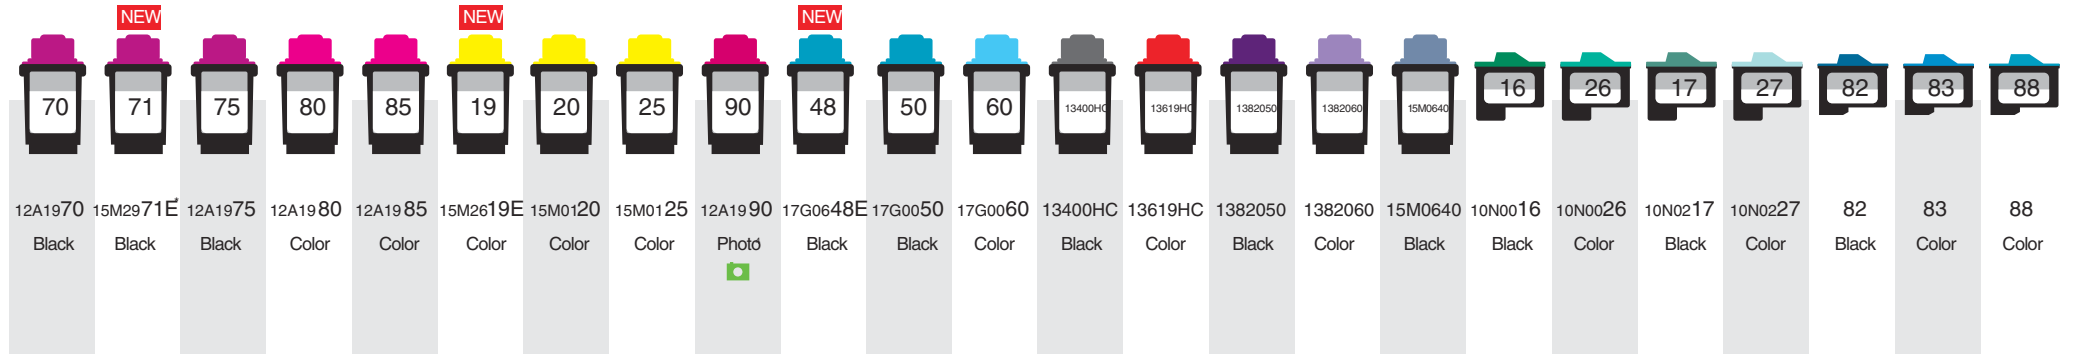

The right cartridge for your printer

Printer Model	70	71	75	80	85	19	20	25	90	48	50	60	13400HC	13619HC	1382050	1382060	15M0640	16	26	17	27	82	83	88	
Lexmark																									
Color Jetprinter 3200, 5000, 5700, 5770, 7000, 7200, 7200 V, OptraColor 40&45, Z31	●	●	●	●	●				●																
Lexmark Z11 Color Jetprinter	●	●	●	●	●																				
Lexmark Z12 Color Jetprinter											●	●													
Lexmark Z131Z23e1 Z24, Z25, Z25i, Z33, Z34, Z35 Color Jetprinter, i3, AIO X72, X74, X75																			●	●	●	●			
AIO X1100 Series, Z600 Series																			●	●	●	●			
Lexmark Z22, Z32 Color Jetprinter									●		●	●													
Lexmark Z42, Z43, Z44, Z45, Z45se, Z51, Z52, Z53, Z54, Z54se Color Jetprinter, AIO X125	●	●	●				●	●	●																
Color Jetprinter 1000, 1020, 1100, 2030, 2050, 2055, 3000, Execjet lic, Winwriter 150c, Medlay 4c, 4x, 4sx													●	●											
Execjet II, WinWriter 100													●												
Lexmark Color Jetprinter 2070															●	●									
Lexmark AIO X63, X70, X73, X80, X83, X84, X85	●	●	●				●	●																	
Z700 Series, P700 Series, AIO P3150, P3120						●	●	●	●	●	●														
Lexmark Color Jetprinter Z55, Z55se, Z65, Z65n, Z65p, AIO X5100 Series, AIO X6100 Series																							●	●	●
Samsung																									
Smartjet, SF4500 Series, Msys4700, Msys4800, MJ4500C	●	●	●	●	●				●																
SF3150	●	●	●																						
SF4700 Series, SCX1000 Series, SCX1100, SCX1150, SF4300	●	●	●				●	●	●																
SCX1050F, SF4750C							●	●																	
SF3100R, SF4100, SF4120, SF4200, SF4220													●	●											
SF3000, SF3000T, SF3100, SF3100P, SF3100T, SF3200, SF4000, SF4020													●												
SF3000, SF3000T, SF3100, SF3100P, SF3100T, SF3200, S4000, SF4020, SF4100, SF4120, SF4200, SF4220																		●							
Kodak																									
Personal Picture Maker PM100	●	●	●	●	●																				
Compaq																									
IJ650 Series																			●	●	●	●			
A900, C3-1000, IJ300, IJ700, IJ750, IJ900	●	●	●	●	●				●																
A1000, A1500, A3000, A4000, IJ1200, IJ1400P	●	●	●				●	●	●																
IJ600									●		●	●													
IJ200													●	●											
Hitachi - Priusjet																			●	●					

¹ New drivers need to be downloaded from Lexmark website to accept moderate yield cartridges. ² Driver not available for i3A900 driver does not recognize the high yield black cartridge; IJ700 and IJ900 drivers do not recognize high yield black cartridge. ³ Delivered with a storage unit. ⁴ If the 71 cartridge does not appear during the cartridge install process on your computer screen, please select the 70 cartridge, please disregard ink level and warning screens. ⁵ Approximate number of pages printable per cartridge in normal modus (600 x 600 dpi). May vary based on factors such as printer model, media, print mode, print file type and print applications.